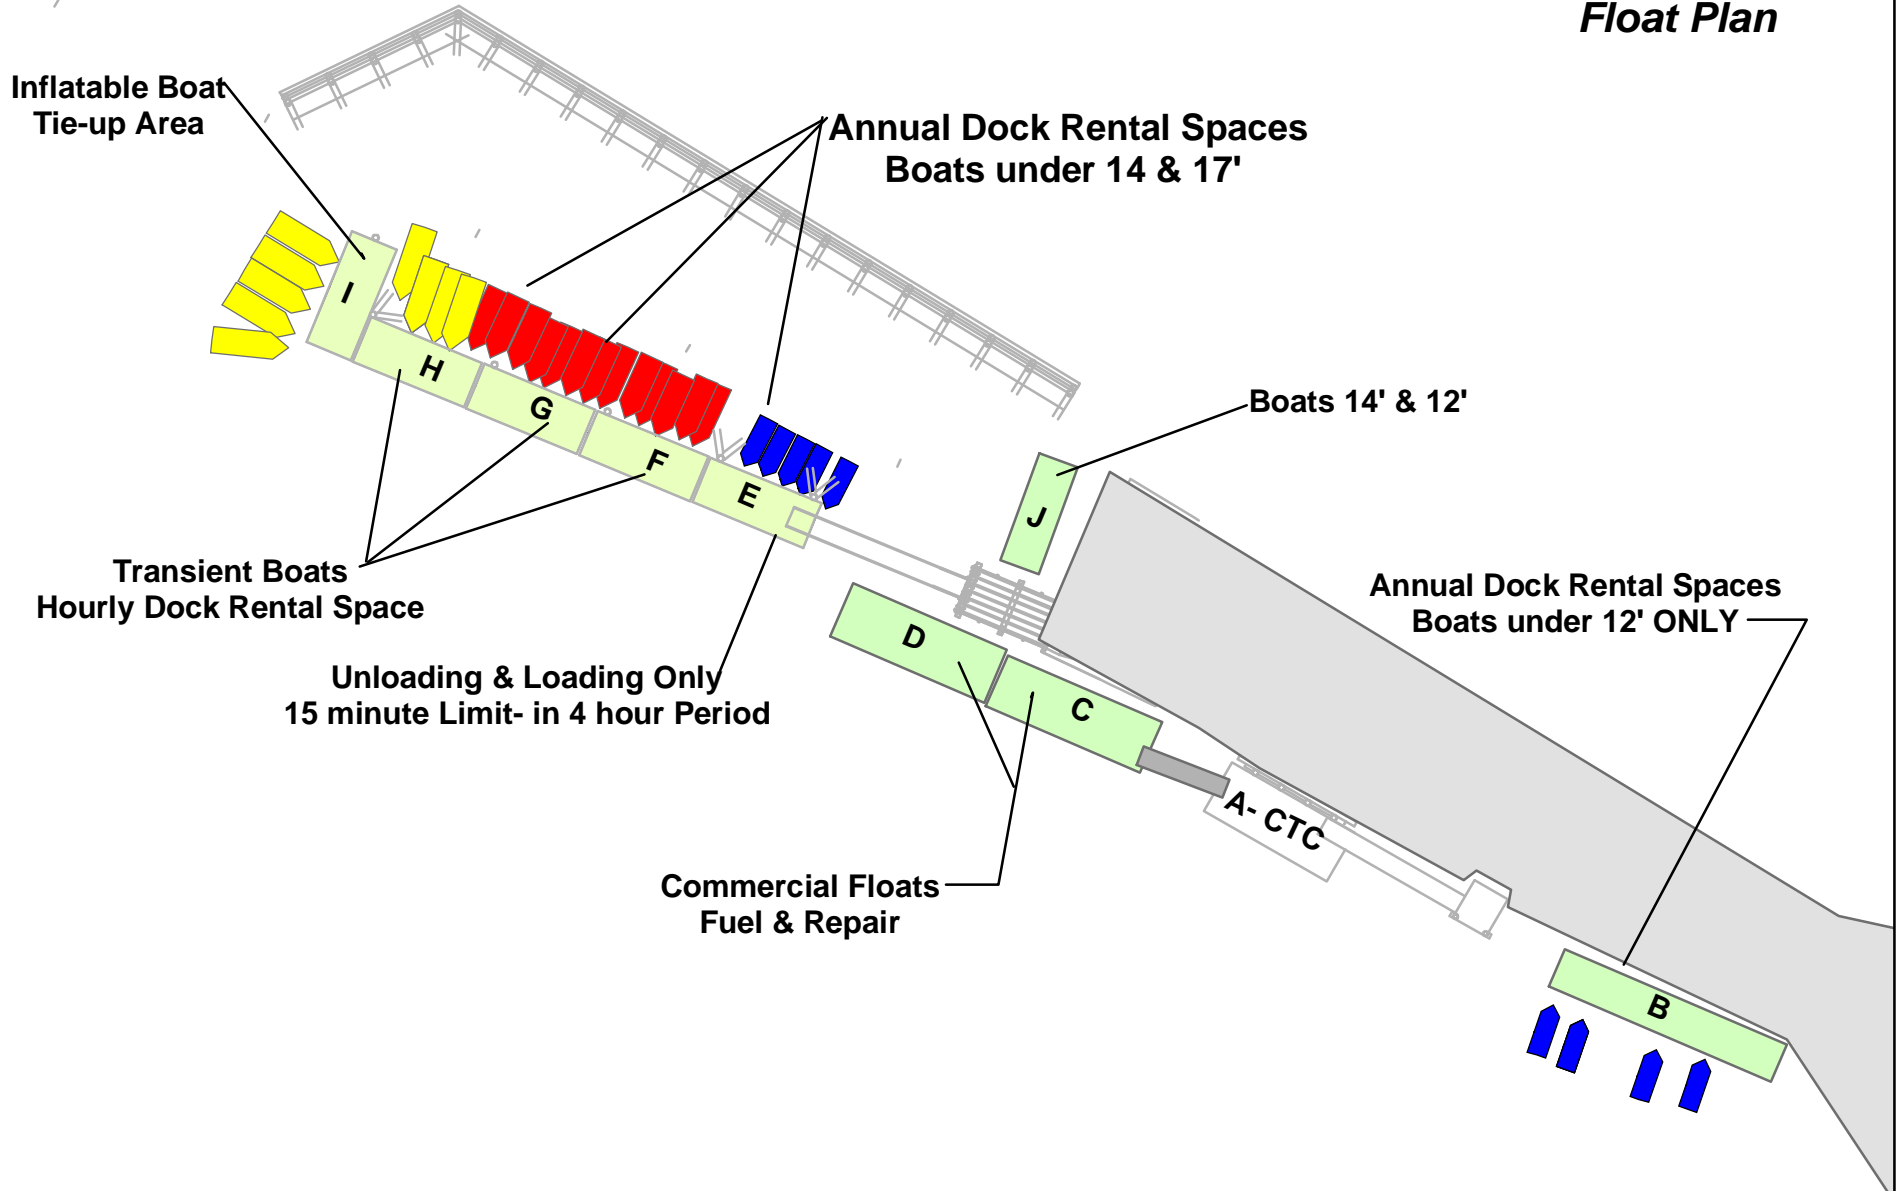

Chebeague Island Stone Wharf Float Plan

Attachment A

June 2004

Updated 11/08/04 by STONEWC