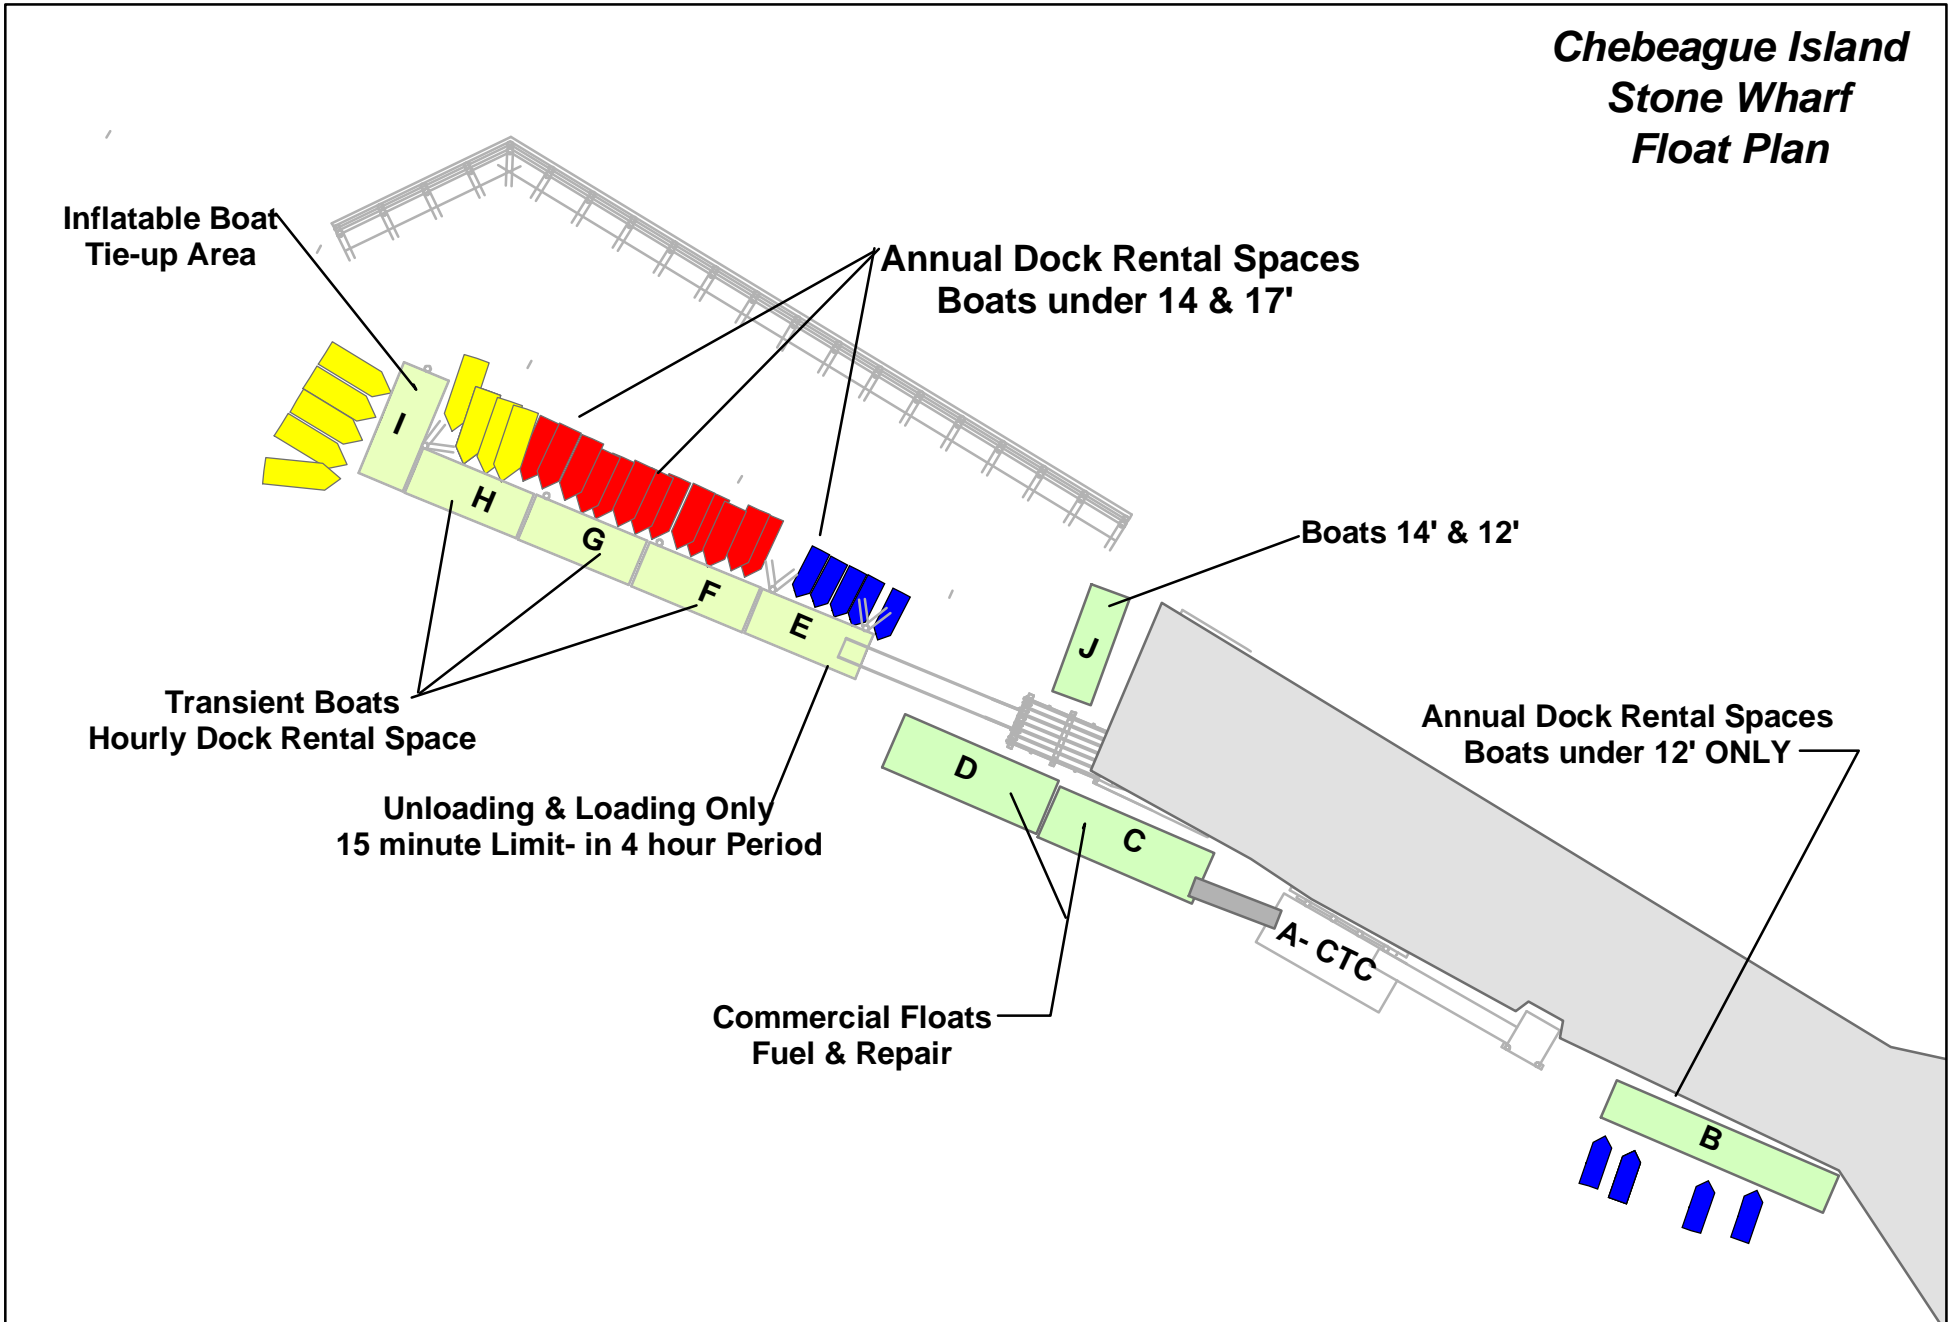

# Chebeague Island Stone Wharf Float Plan

Inflatable Boat Tie-up Area

Annual Dock Rental Spaces  
Boats under 14 & 17'

Boats 14' & 12'

Annual Dock Rental Spaces  
Boats under 12' ONLY

Transient Boats  
Hourly Dock Rental Space

Unloading & Loading Only  
15 minute Limit- in 4 hour Period

Commercial Floats  
Fuel & Repair

A- CTC

B

Attachment A

June 2004

Updated 11/08/04 by STONEWC